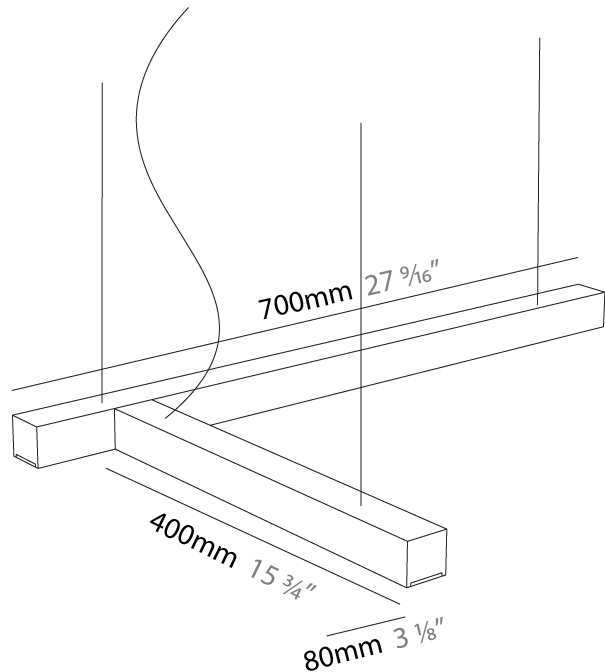

PROJECT	
TYPE	
SPECIFIER	
QUANTITY	
DATE	

L-SHAPE SUSPENSION

D71001-

base number   Color   Finish
Temperature   Options

1. To build a product code in our configurator select the specify button on the base model # product page
2. To build a manual product code on this datasheet choose from the options listed below in blue font and add the suffix to the base model #

GENERAL

Series: LED40 Modular
Subseries: L-Shape
Brand: Tunto
Division: Design
Mounting Type: Suspension
Mounting Location: Ceiling
Subcategory: Modular

PHYSICAL

Shape: Rectangle
Length (mm): 700
Length (in): 27 ⁹/₁₆"
Width (mm): 400
Width (in): 15 ³/₄"
Height (mm): 40
Height (in): 1 ⁹/₁₆"
Max. Overall Height (mm): 2040
Max. Overall Height (in): 80 ⁵/₁₆"
Extension (mm): 80
Extension (in): 3 ¹/₈"
Light Distribution: Direct
Diffuser: Opal;
Fixture Finish: WAL / ASH / OAK / BLK / WHI
Fixture Material: Wood

ELECTRICAL

Lamp Type: LED
Input Wattage (W): 23
Total Output Wattage (W): 19
Dimming: Tri-Mode (Non-Dimming and Phase Dimming (120Vac only) and 0-10V Dimming)
Driver Included: Yes
Driver Location: Integrated
Driver Type: Constant Current - Universal
Driver Class: Class 2
Input Voltage (V): 120 - 277
Constant Current (MA): 700

LED

Color Temperature (°K): 2700 / 3000 / 4000
Max. Delivered Lumen (lm): 1000
CRI: >93 CRI
Lamp Life (hrs): 50000

OPTICAL

RATINGS AND CERTIFICATIONS

Certified By: Certified for North American Standards
IP rating: IP20