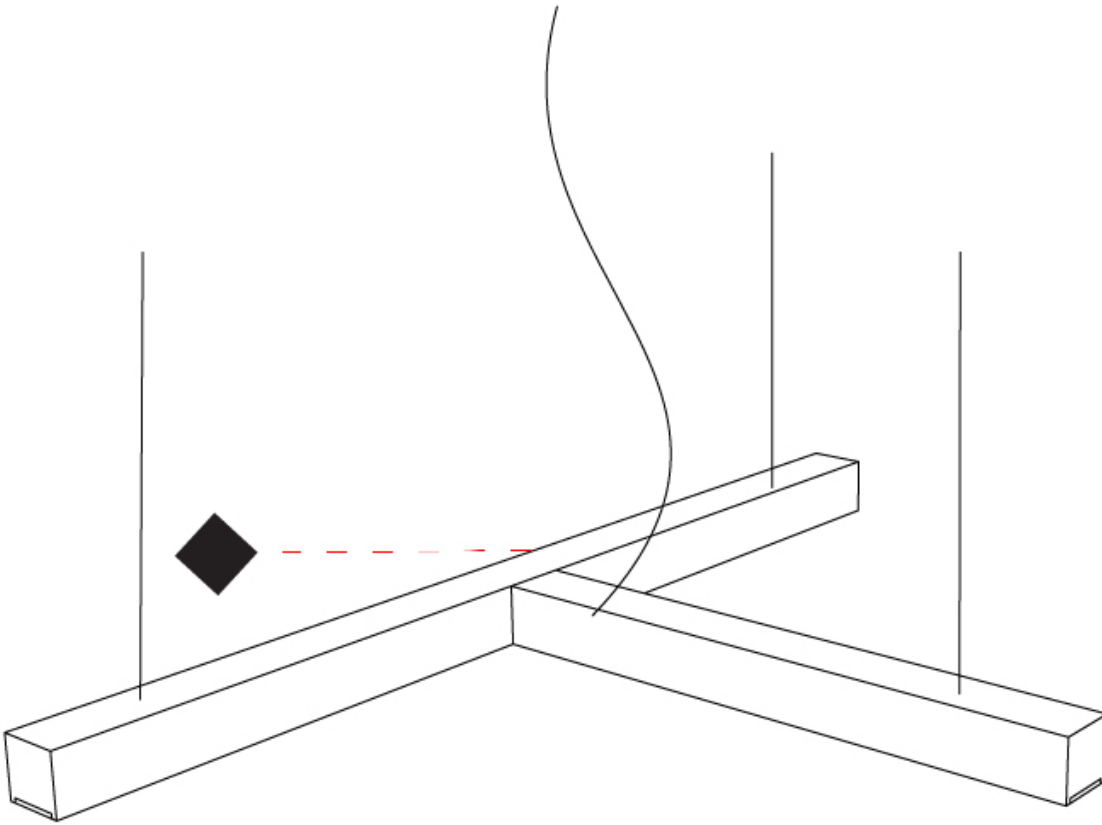

T-SHAPE SUSPENSION

D71000-

PROJECT _____

TYPE _____

SPECIFIER _____

QUANTITY _____

DATE _____

D