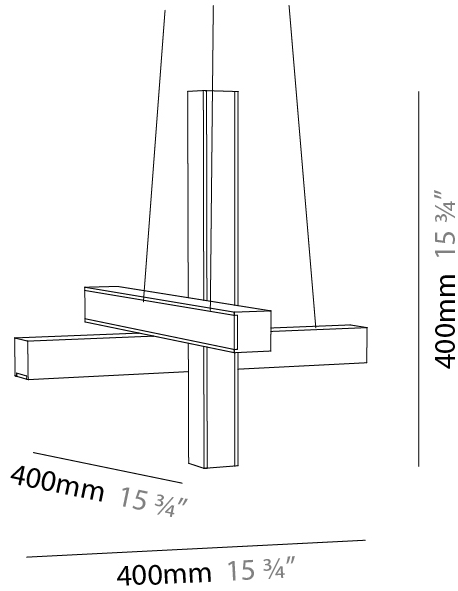

PROJECT	
TYPE	
SPECIFIER	
QUANTITY	
DATE	

CROSS SHAPE SUSPENSION

D71028-

base number
Color   Finish
Temperature   Options

1. To build a product code in our configurator select the specify button on the base model # product page
2. To build a manual product code on this datasheet choose from the options listed below in blue font and add the suffix to the base model #

GENERAL

Series: LED40 Modular
Subseries: Cross Shape
Brand: Tunto
Division: Design
Mounting Type: Suspension
Mounting Location: Ceiling
Subcategory: Modular

PHYSICAL

Shape: Abstract
Length (mm): 400
Length (in): 15 ¾
Width (mm): 400
Width (in): 15 ¾
Height (mm): 400
Height (in): 15 ¾
Max. Overall Height (mm): 2400
Max. Overall Height (in): 94 ½
Extension (mm): 80
Extension (in): 3 ⅛
Light Distribution: Omnidirectional
Diffuser: Opal
Fixture Finish: [WAL / ASH / OAK / BLK / WHI](#)
Fixture Material: Wood

ELECTRICAL

Lamp Type: LED
Input Wattage (W): 23
Total Output Wattage (W): 18.9
Dimming: Tri-Mode (Non-Dimming and Phase Dimming (120Vac only) and 0-10V Dimming)
Driver Included: Yes
Driver Location: Integrated
Driver Type: Constant Current - Universal
Driver Class: Class 2
Input Voltage (V): 120 - 277
Constant Current (MA): 700

LED

Color Temperature (°K): [2700 / 3000 / 4000](#)
Max. Delivered Lumen (lm): 1100
CRI: >93 CRI
Lamp Life (hrs): 50000

OPTICAL

RATINGS AND CERTIFICATIONS

Certified By: Certified for North American Standards
IP rating: IP20